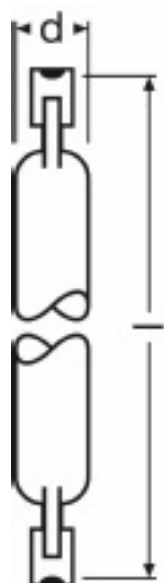

Technical data

Electrical data

Rated wattage	1000 W
Nominal wattage	1000 W
Nominal voltage	230 V
Rated power factor λ	1.00

Light technical data

Rated luminous flux	22000 lm
Rated color temperature	2900 K
Rated color rendering index Ra	100
Rated starting time	0.0 s
Rated warm-up time (60 %)	0 s

Dimensions & weight

Length	191.1 mm
Overall length	254.0 mm
Diameter	12.0 mm
Outer bulb	T12

Product line drawing with letters

Base

Colors & materials

Rated lamp mercury content	0.0 mg
Mercury-free	Yes

Lifespan